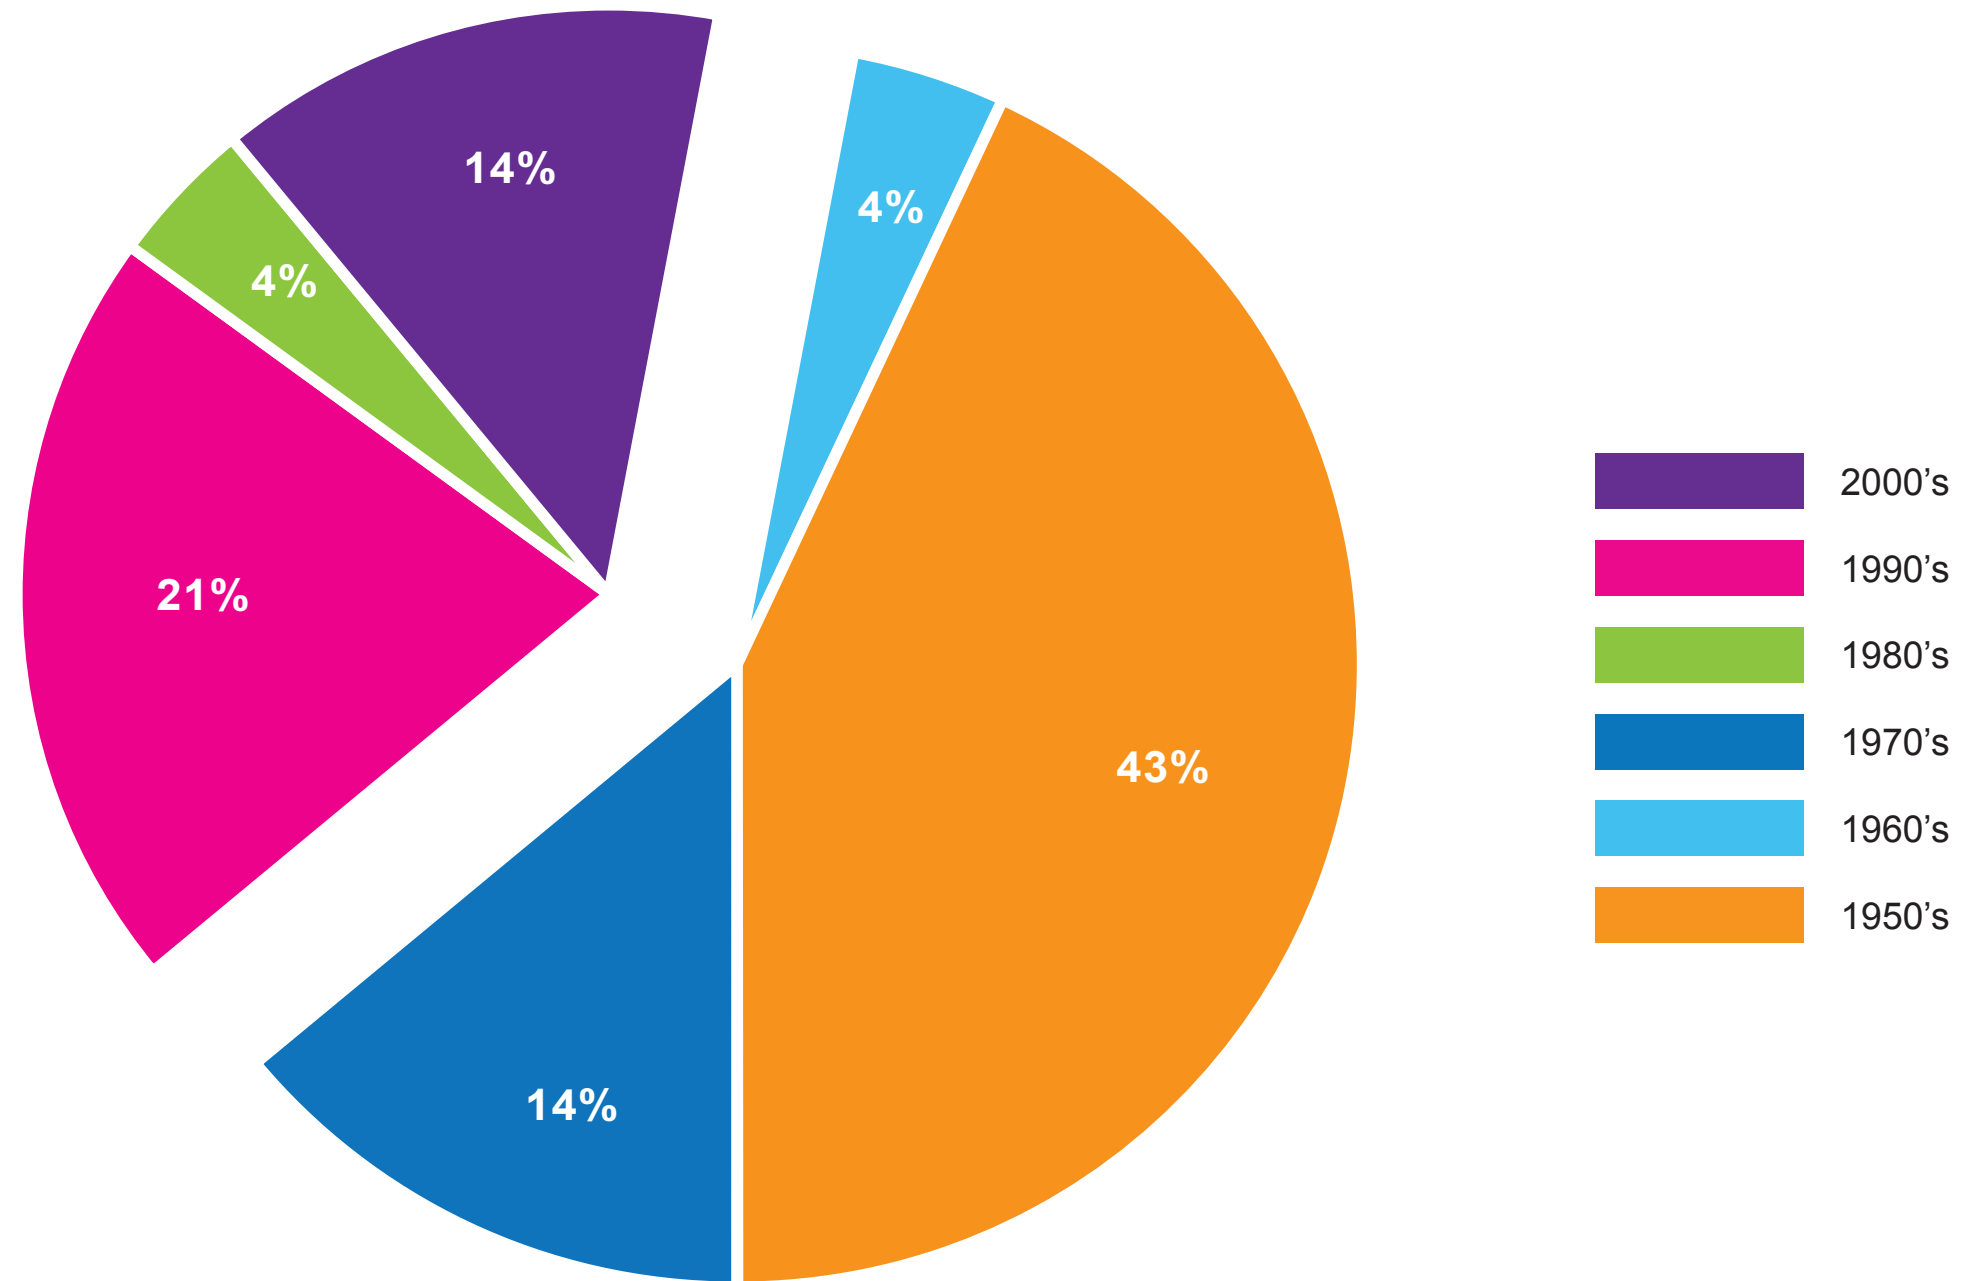

CIVIC CENTER BUILDING AGE

The age of more than half of the owned square footage at the Civic Center exceeds 40 years.